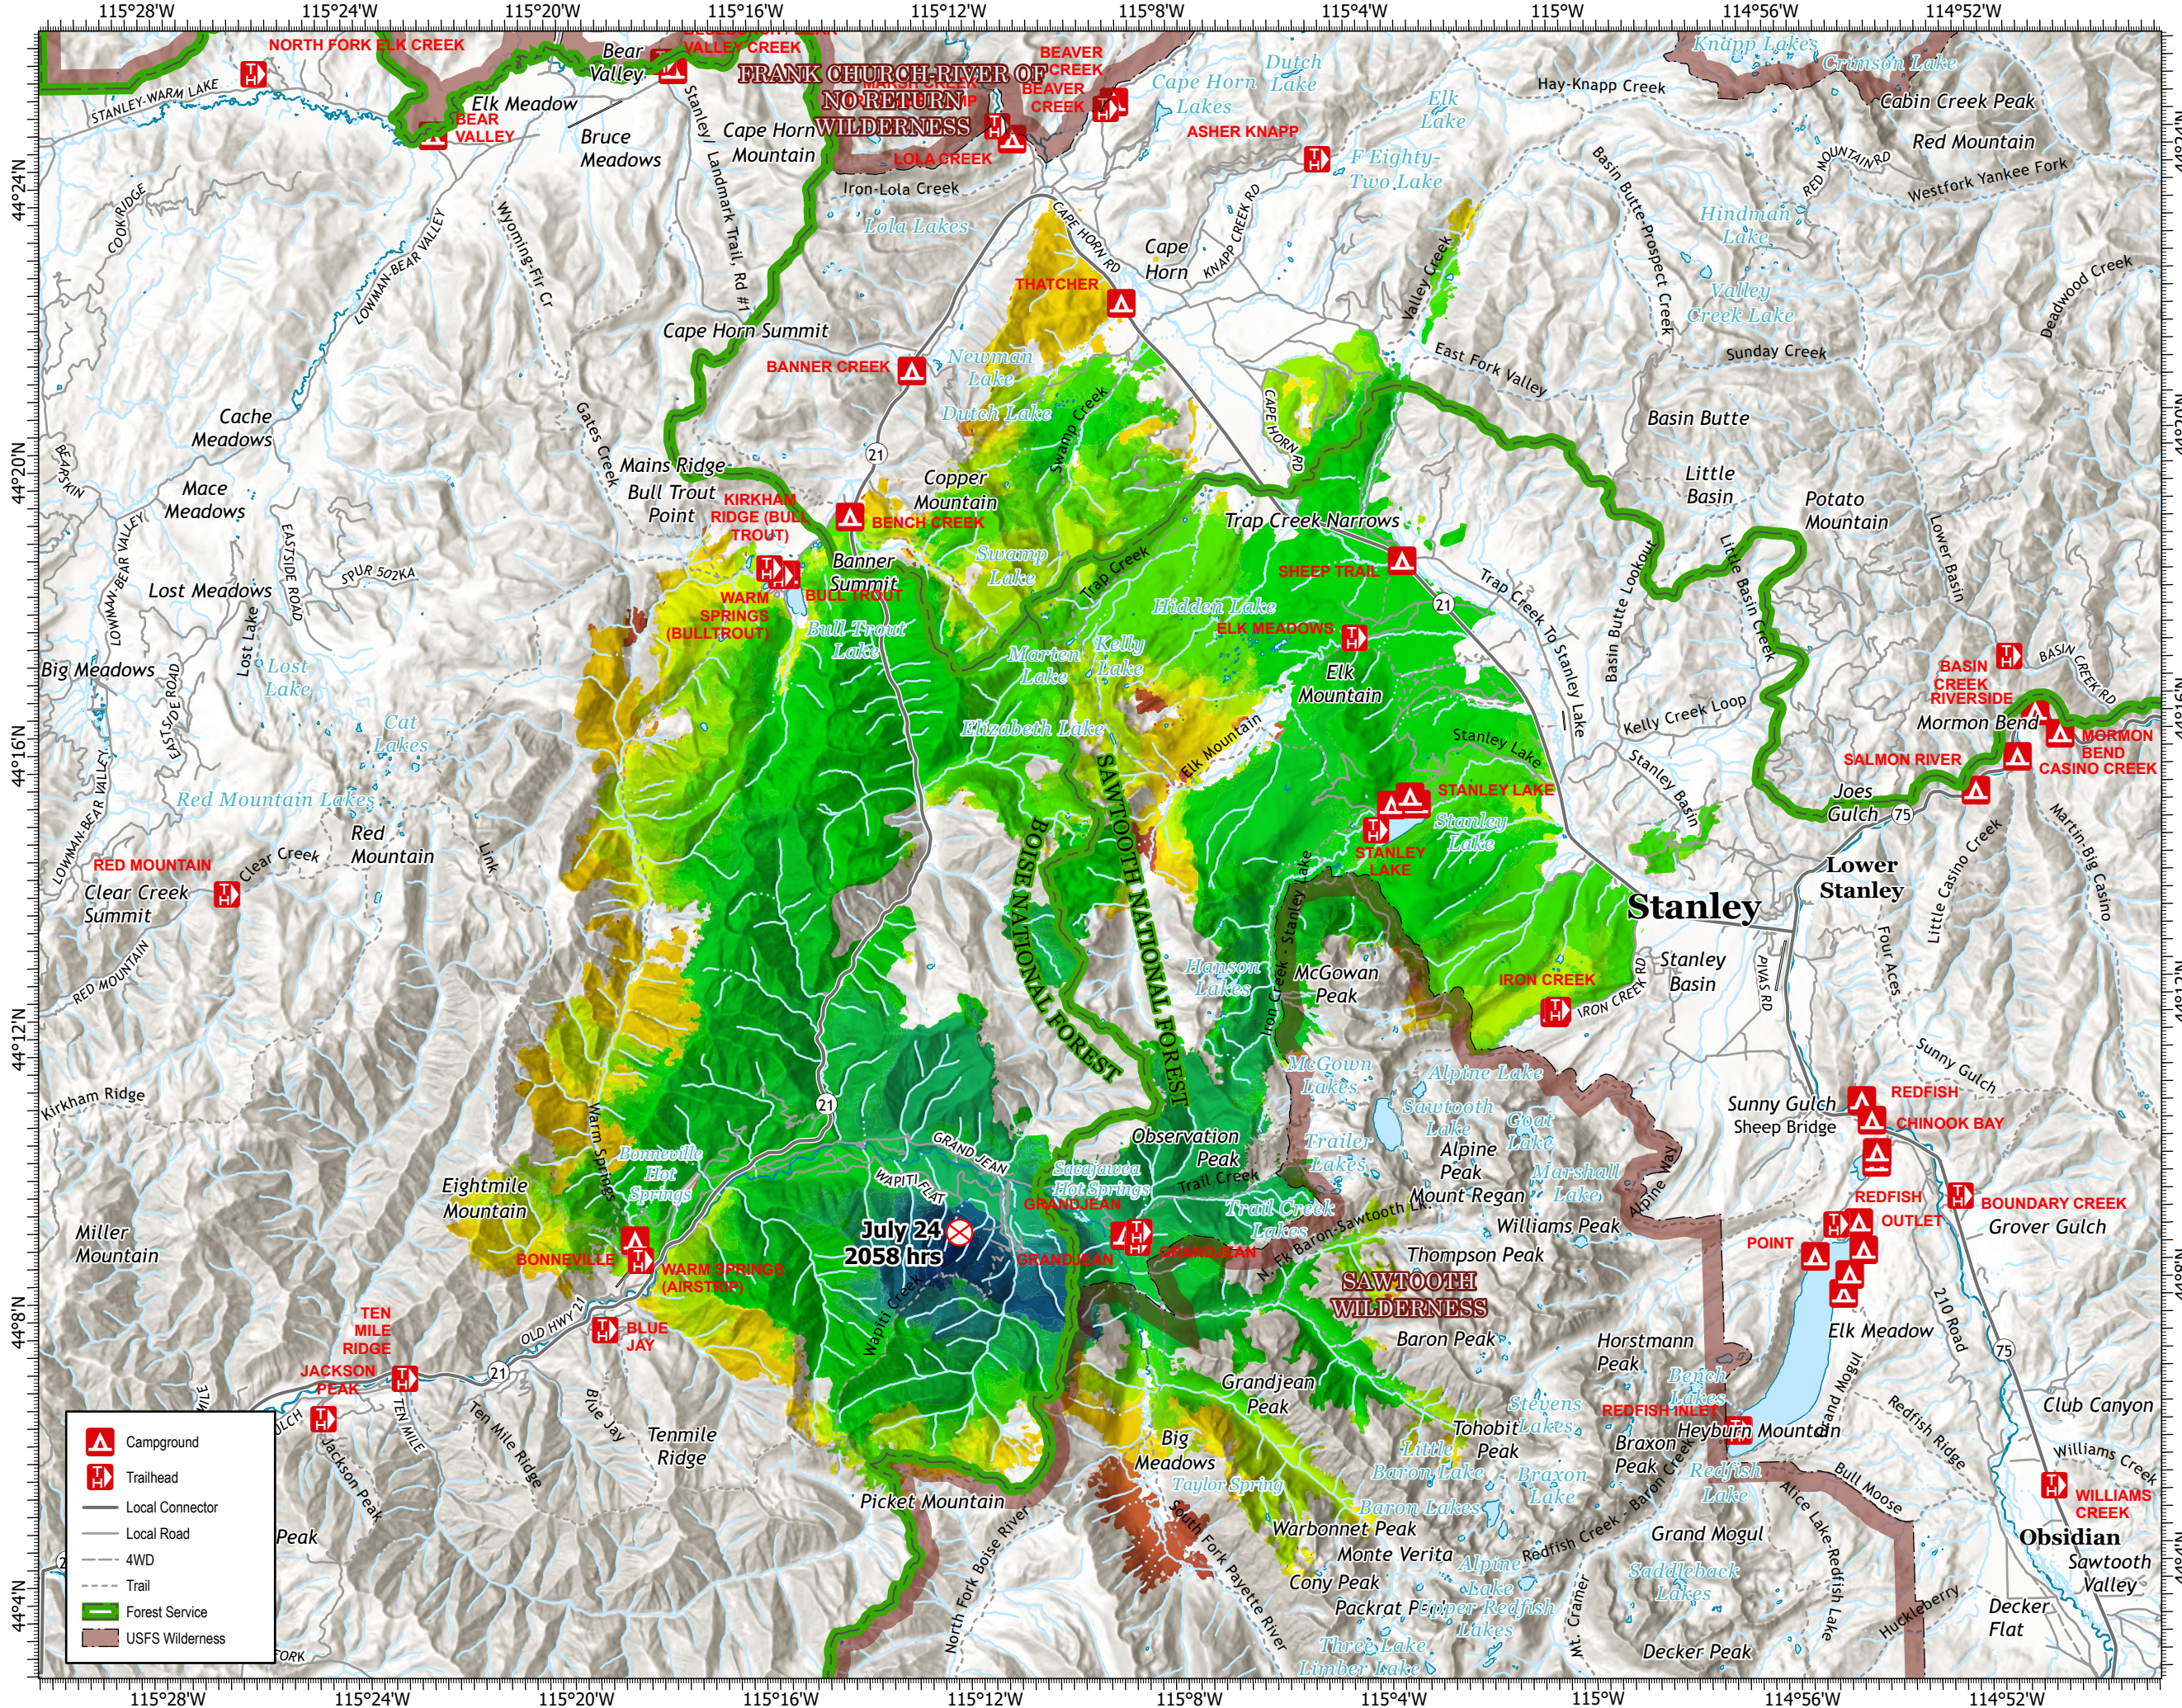

1:163,143 | GB Team 4 | 10/8/2024 0601  
Acres from IR  
North American 1983 Datum, LatLong Grid

- Campground
- Trailhead
- Local Connector
- Local Road
- 4WD
- Trail
- Forest Service
- USFS Wilderness